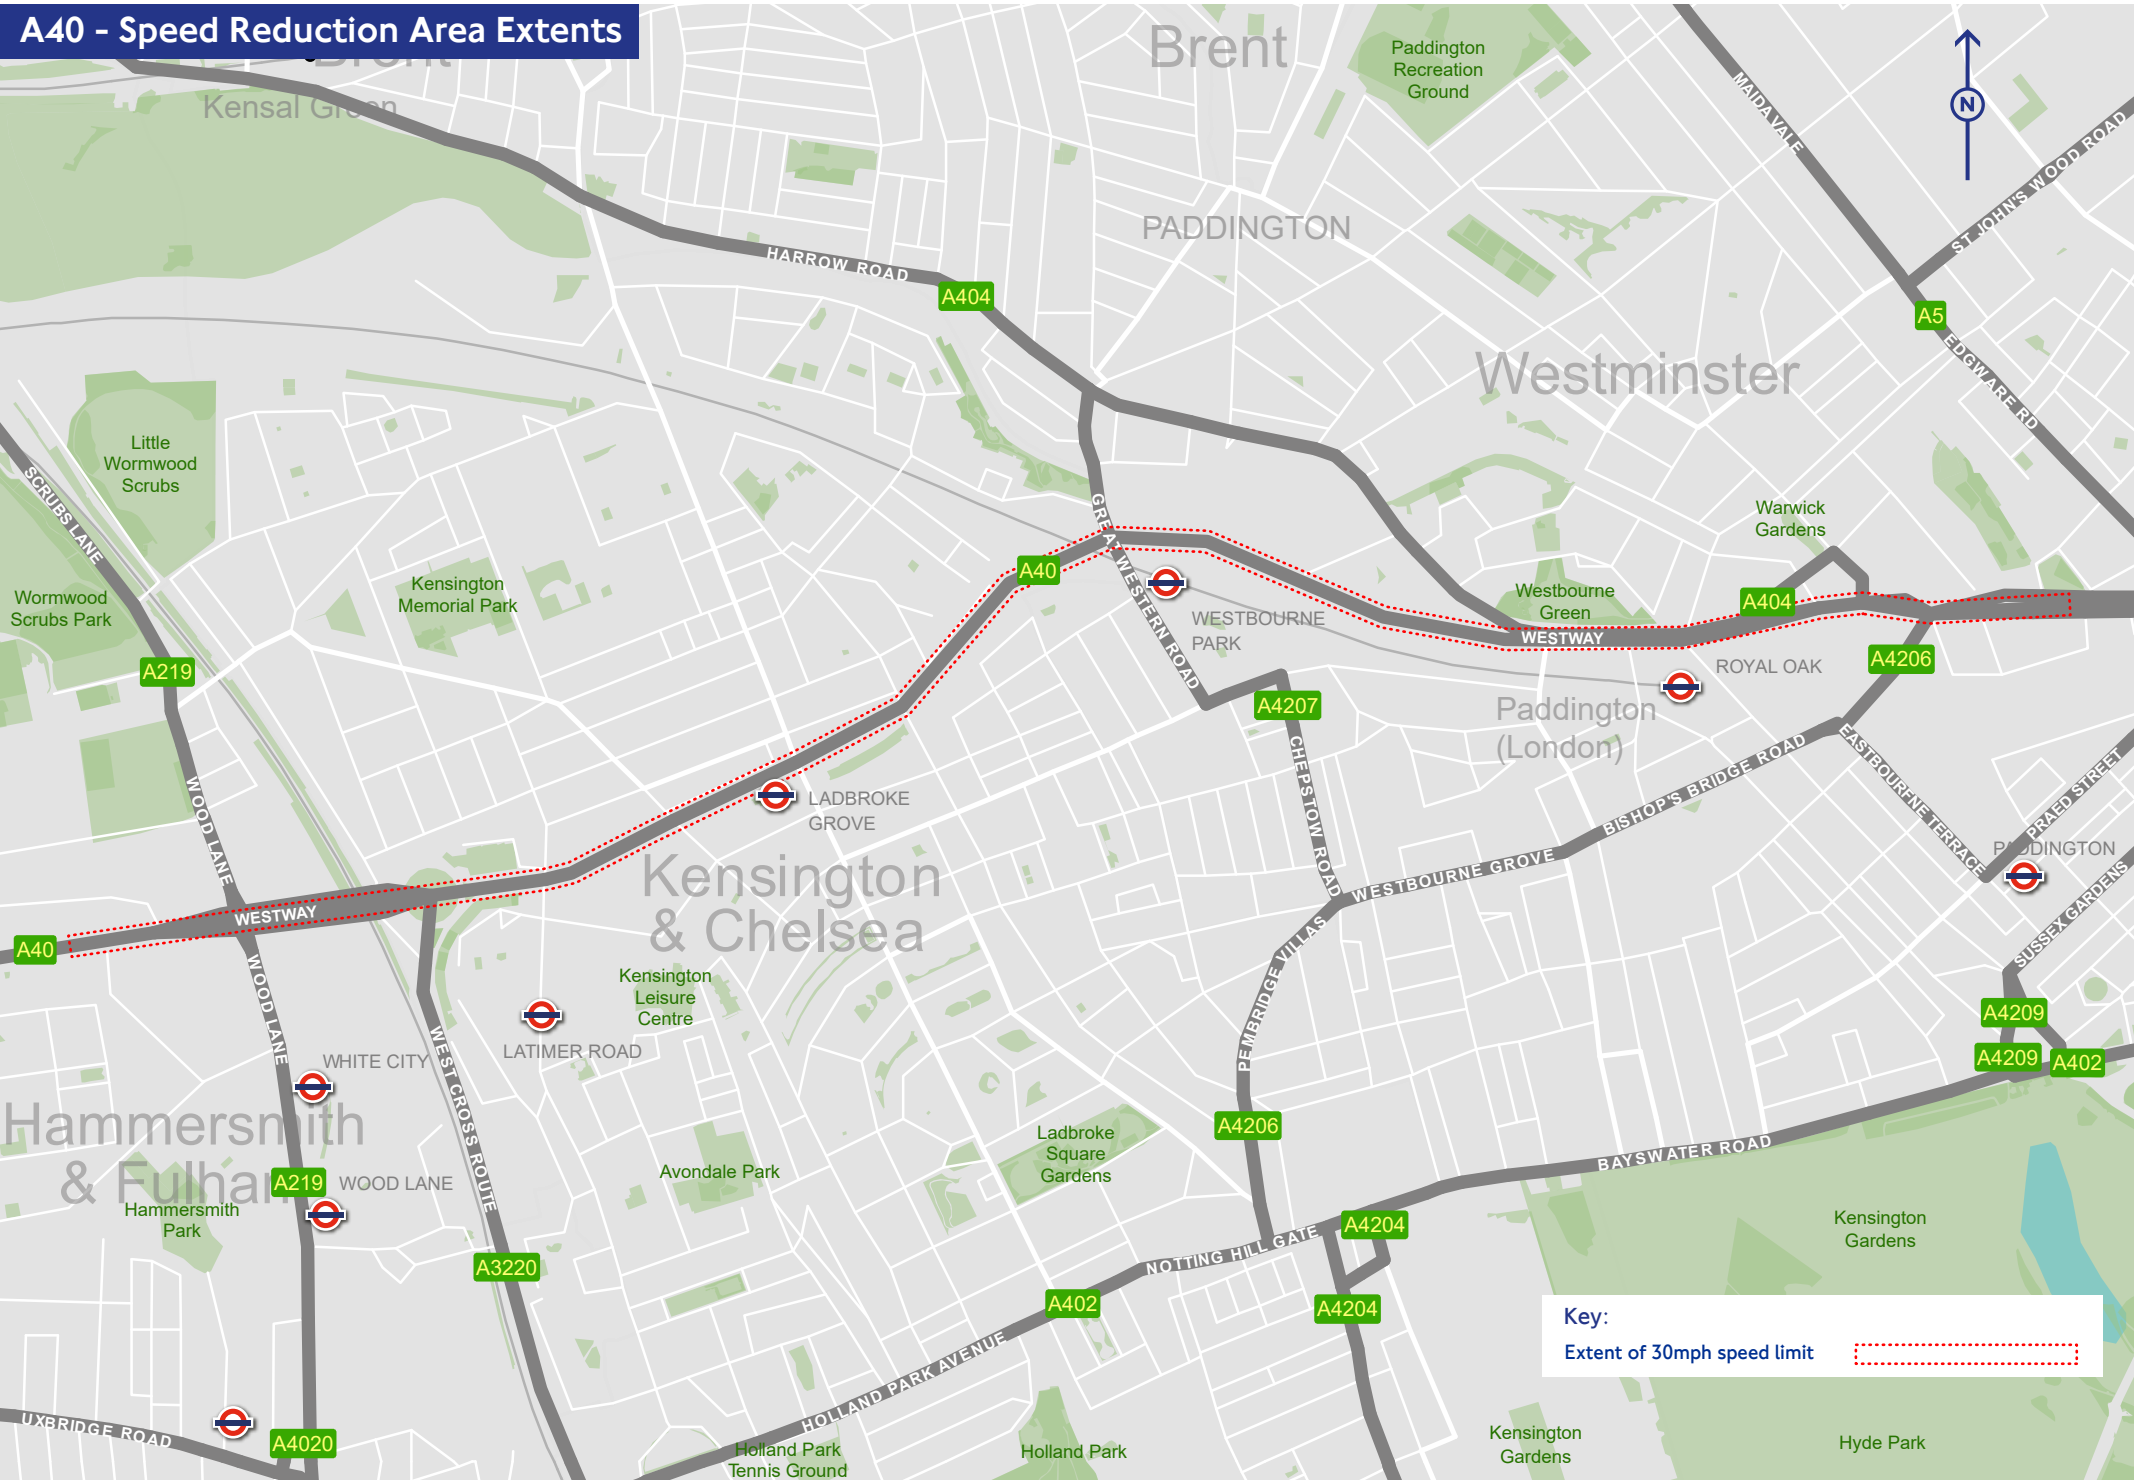

A40 - Speed Reduction Area Extents

Key:
Extent of 30mph speed limit